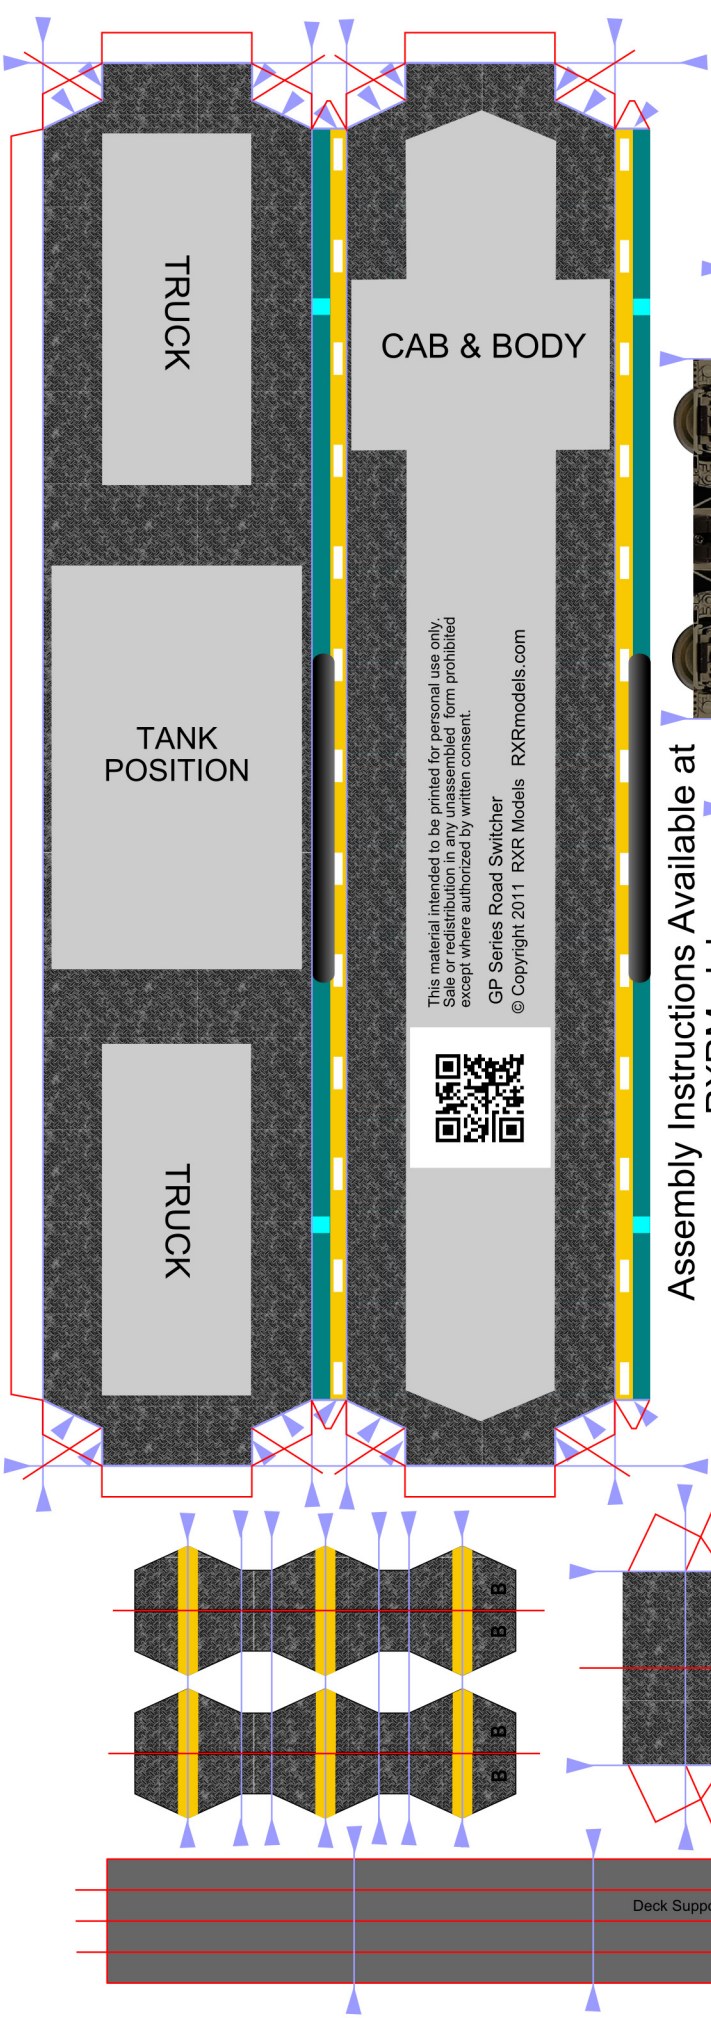

ROUTE 10 RAIL

Side Duct Here

ROUTE 10 RAIL

Cut on RED lines  
Score on BLUE lines

Body Here

2407

2407

Nose Here

Fuel Tank Internal Support

FOLD THIS SIDE FIRST

Towards Cab End

GP Series Road Switcher  
© Copyright 2011 RRR Models RRRmodels.com

Assembly Instructions Available at  
[www.RRRmodels.com](http://www.RRRmodels.com)

Optional HOOD & NOSE for  
HIGH-HOOD version

2407 2407

2407 2407

Assembly Instructions Available at  
[www.RXRModels.com](http://www.RXRModels.com)

Score on BLUE lines  
 Cut on RED lines