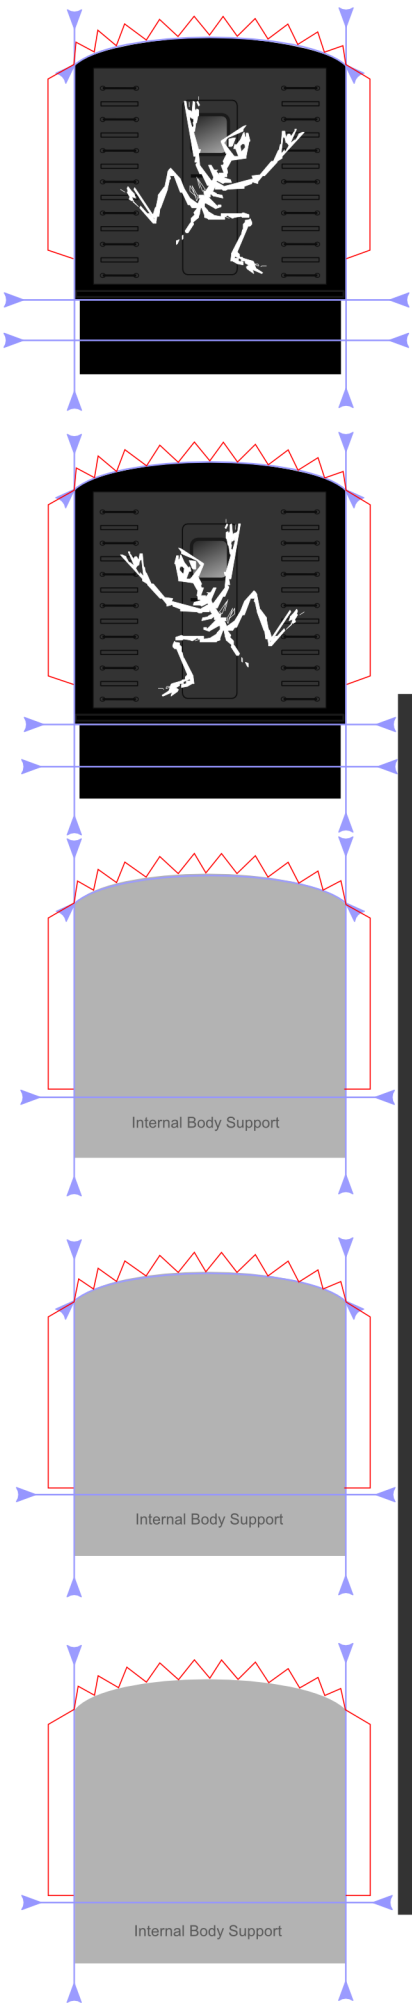

# F-Series "A" Unit

Assembly Instructions Available at  
[www.RXRModels.com](http://www.RXRModels.com)

Remove Red Square in Mouth

Cut and Remove Red Area

Internal Body Support

Internal Body Support

Internal Body Support

F Series Full Width Body - HALLOWEEN  
© Copyright 2011 RXR Models RXRmodels.com  
This material intended to be printed for personal use only. Sale or redistribution in any un assembled form prohibited except where authorized by written consent.

Cut on  
RED lines

Score on  
BLUE lines

F Series Full Width Body - HALLOWEEN  
 © Copyright 2011 RXR Models RXRmodels.com  
 This material intended to be printed for personal use only. Sale or redistribution in any unassembled form prohibited except where authorized by written consent.