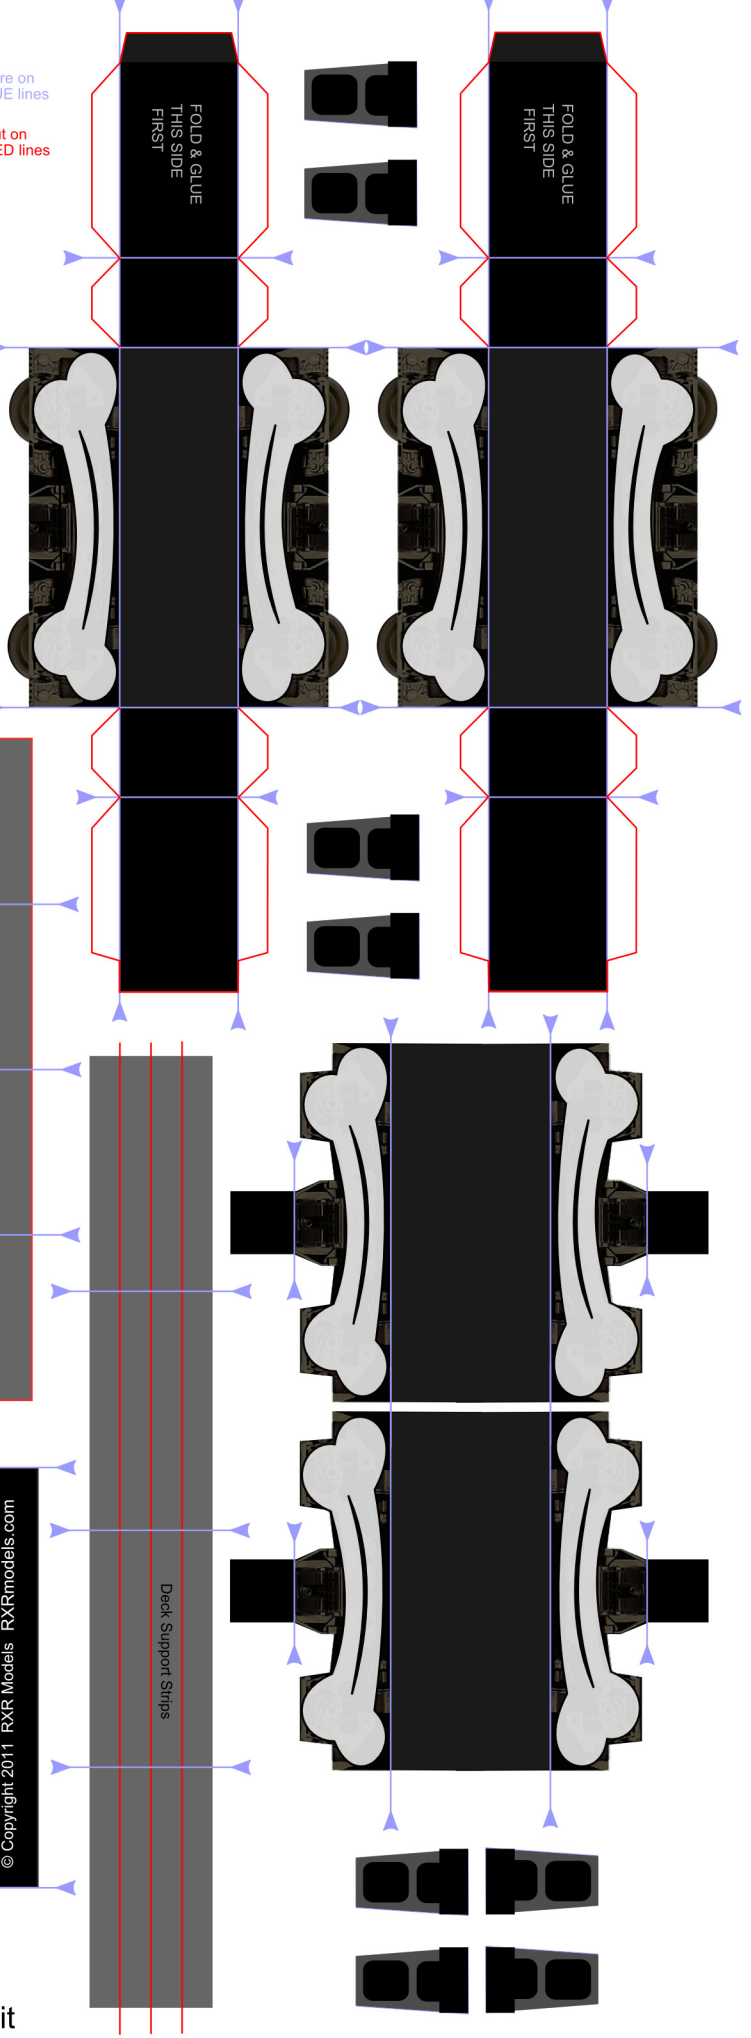

Print This Page Twice - Once for "A" Unit Once for "B" Unit