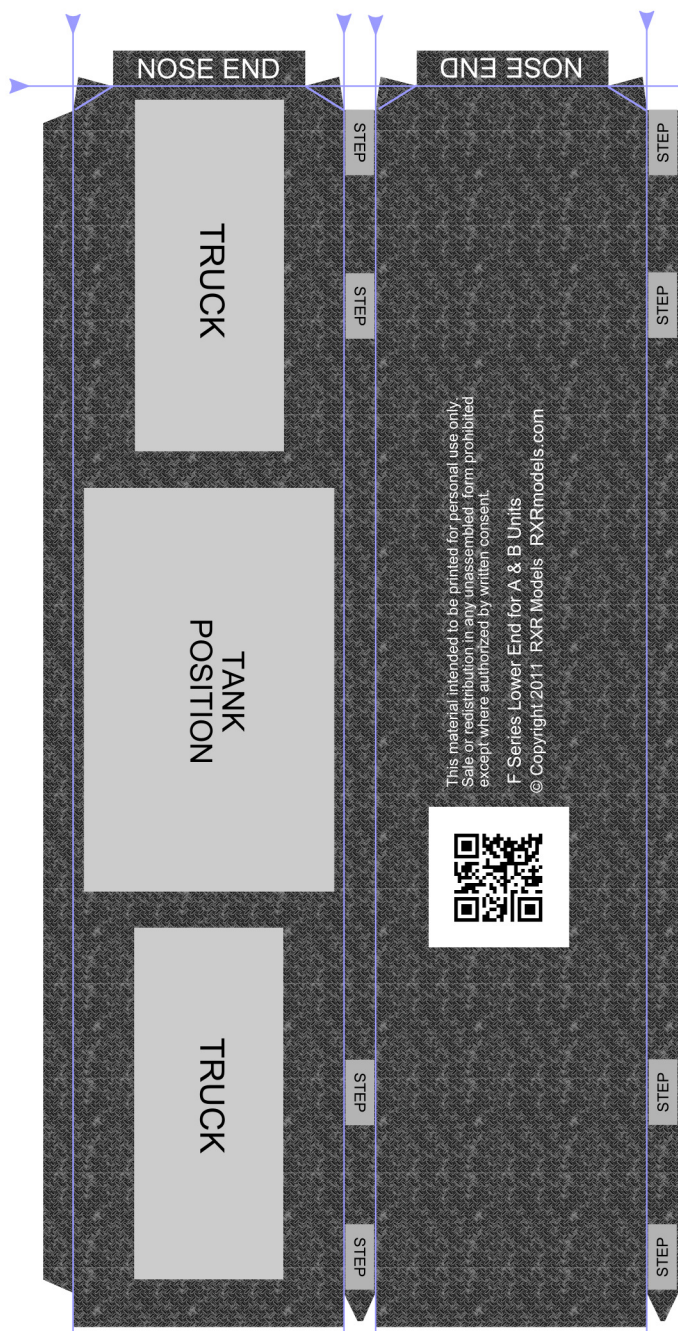

# F-Series "B" Unit

Assembly Instructions Available at  
[www.RXRModels.com](http://www.RXRModels.com)

This material intended to be printed for personal use only. Sale or redistribution in any unassembled form prohibited except where authorized by written consent.

Cut on  
RED lines

Score on  
BLUE lines

F Series Full Width Body - HALLOWEEN  
 © Copyright 2011 RXR Models RXRmodels.com  
 This material intended to be printed for personal use only. Sale or redistribution in any unassembled form prohibited except where authorized by written consent.