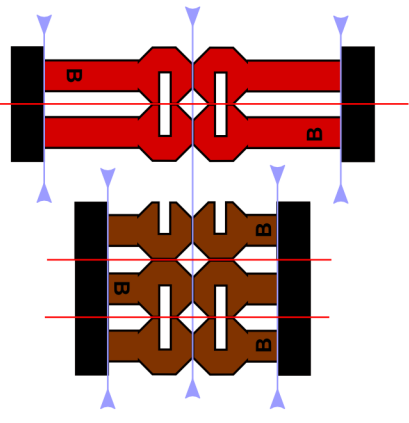

# F-Series "A" Unit

Assembly Instructions Available at  
[www.RXRModels.com](http://www.RXRModels.com)

Remove Red Square in Mouth

Cut and Remove Red Area

Internal Body Support

Internal Body Support

Internal Body Support

Cut on  
RED lines

Score on  
BLUE lines

F Series Full Width Body - HALLOWEEN  
 © Copyright 2011 RXR Models RXRmodels.com  
 This material intended to be printed for personal use only. Sale or redistribution in any unassembled form prohibited except where authorized by written consent.