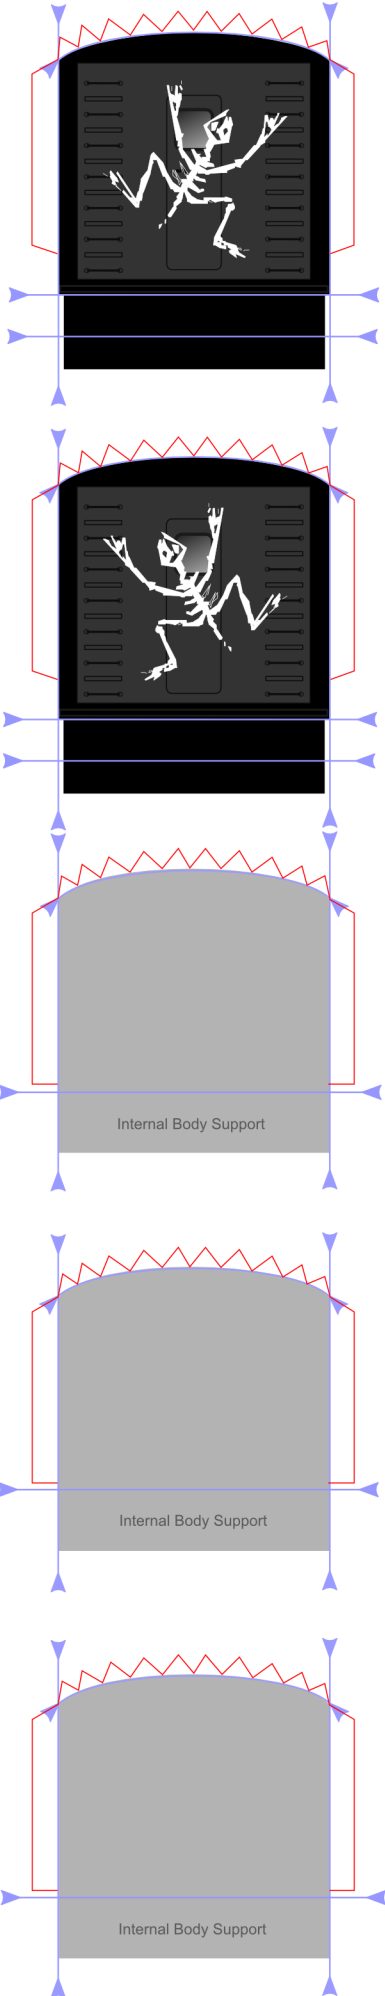

# F-Series "A" Unit

Assembly Instructions Available at  
[www.RXRModels.com](http://www.RXRModels.com)

Remove Red Square in Mouth

Cut and Remove Red Area

Internal Body Support

Internal Body Support

Internal Body Support

Cut on  
RED lines

Score on  
BLUE lines

F Series Full Width Body - HALLOWEEN  
 © Copyright 2011 RXR Models RXRmodels.com  
 This material intended to be printed for personal use only. Sale or redistribution in any unassembled form prohibited except where authorized by written consent.

Assembly Instructions Available at  
[www.RXRModels.com](http://www.RXRModels.com)

Score on  
 BLUE lines

Cut on  
 RED lines

Print This Page Twice - Once for "A" Unit Once for "B" Unit

Halloween

# F-Series C Passenger

Assembly Instructions Available at  
[www.RXRModels.com](http://www.RXRModels.com)

This material intended to be printed for personal use only. Sale or redistribution in any unassembled form prohibited except where authorized by written consent.