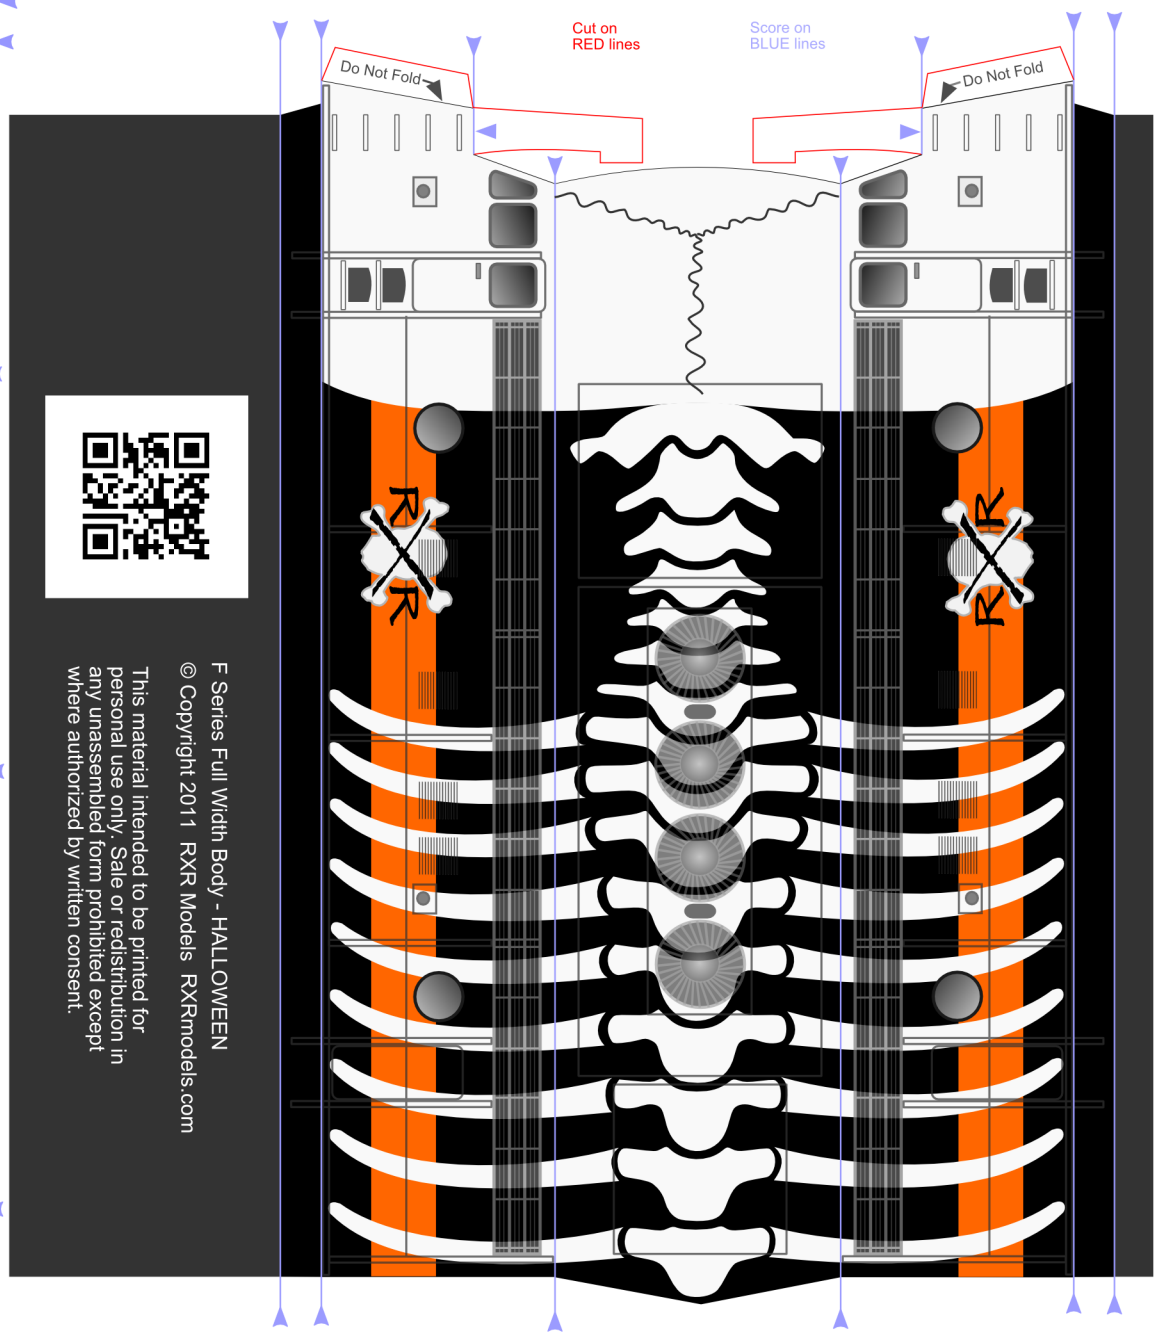

# F-Series "A" Unit

Assembly Instructions Available at  
[www.RXRModels.com](http://www.RXRModels.com)

Remove Red Square in Mouth

Cut and Remove Red Area

Internal Body Support

Internal Body Support

Internal Body Support

F Series Full Width Body - HALLOWEEN  
© Copyright 2011 RXR Models RXRmodels.com  
This material intended to be printed for personal use only. Sale or redistribution in any un assembled form prohibited except where authorized by written consent.

Cut on  
RED lines

Score on  
BLUE lines

F Series Full Width Body - HALLOWEEN  
 © Copyright 2011 RXR Models RXRmodels.com  
 This material intended to be printed for personal use only. Sale or redistribution in any unassembled form prohibited except where authorized by written consent.

Cut on  
RED lines

Score on  
BLUE lines

F Series Passenger - HALLOWEEN  
© Copyright 2011 RXR Models RXRmodels.com  
This material intended to be printed for personal use only. Sale or redistribution in any unassembled form prohibited except where authorized by written consent.