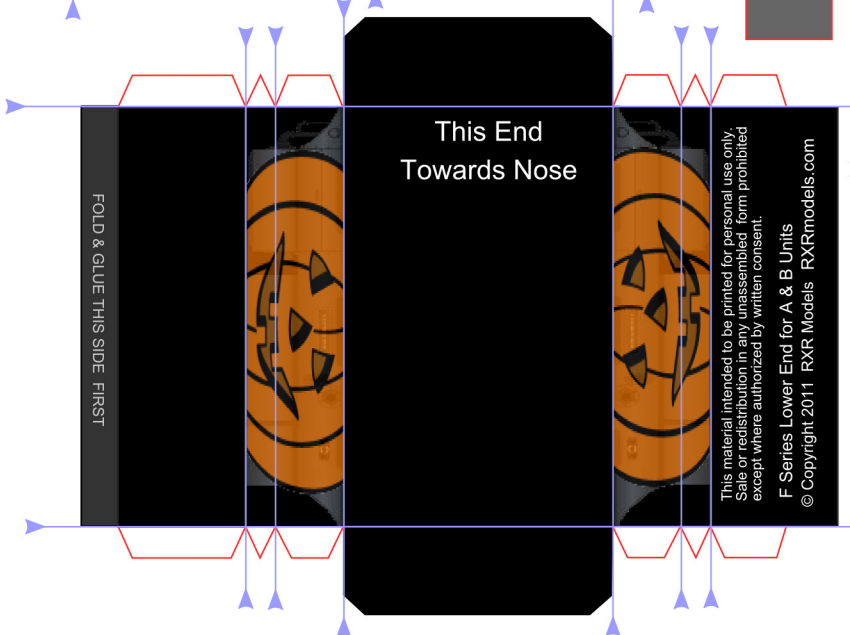

Print This Page Twice - Once for "A" Unit Once for "B" Unit