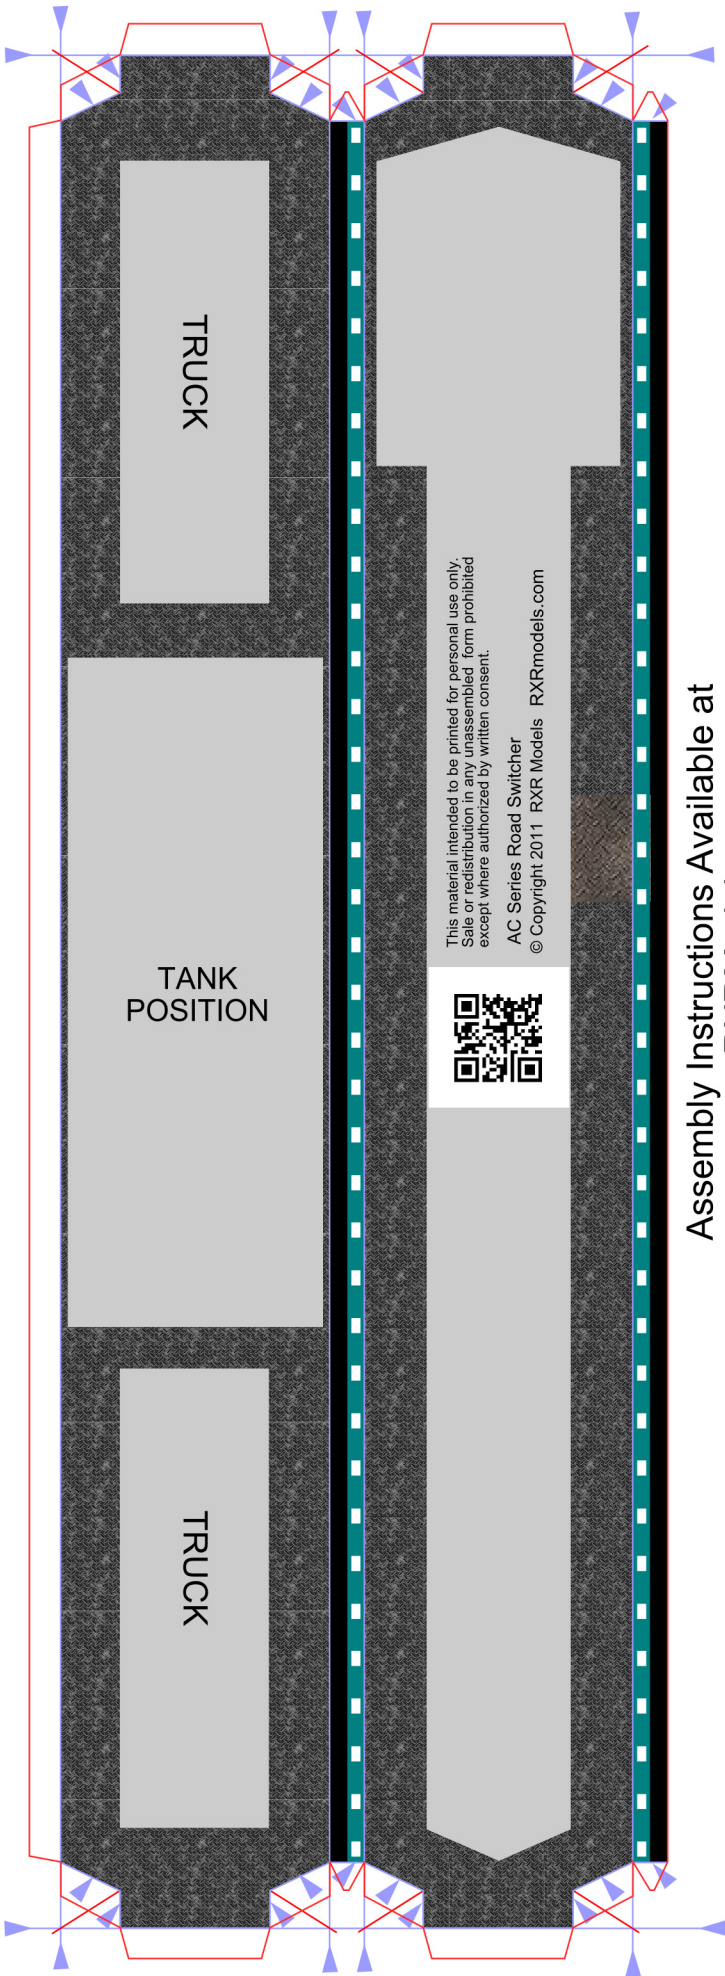

Cab Side-to-Side Support

Cut on RED lines
Score on BLUE lines

AC Series Road Switcher
© Copyright 2011 RXR Models RXRmodels.com

This material intended to be printed for personal use only.
Sale or redistribution in any unassembled form prohibited
except where authorized by written consent.

Assembly Instructions Available at
www.RXRModels.com

Assembly Instructions Available at
www.RXRModels.com

Score on
 BLUE lines
 Cut on
 RED lines

Assembly Instructions Available at
www.RXRModels.com