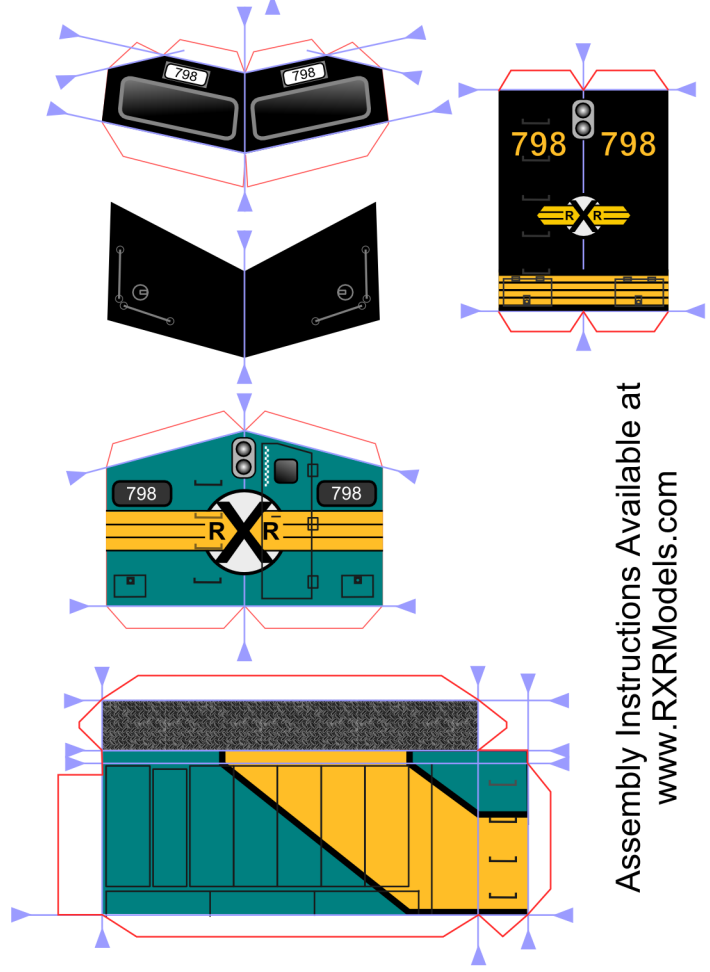

Cab Side-to-Side Support

Cut on RED lines
Score on BLUE lines

AC Series Road Switcher
© Copyright 2011 RXR Models RXRmodels.com

This material intended to be printed for personal use only.
Sale or redistribution in any unassembled form prohibited
except where authorized by written consent.

Assembly Instructions Available at
www.RXRModels.com

Assembly Instructions Available at
www.RXRModels.com

Score on
 BLUE lines
 Cut on
 RED lines

Assembly Instructions Available at
www.RXRModels.com