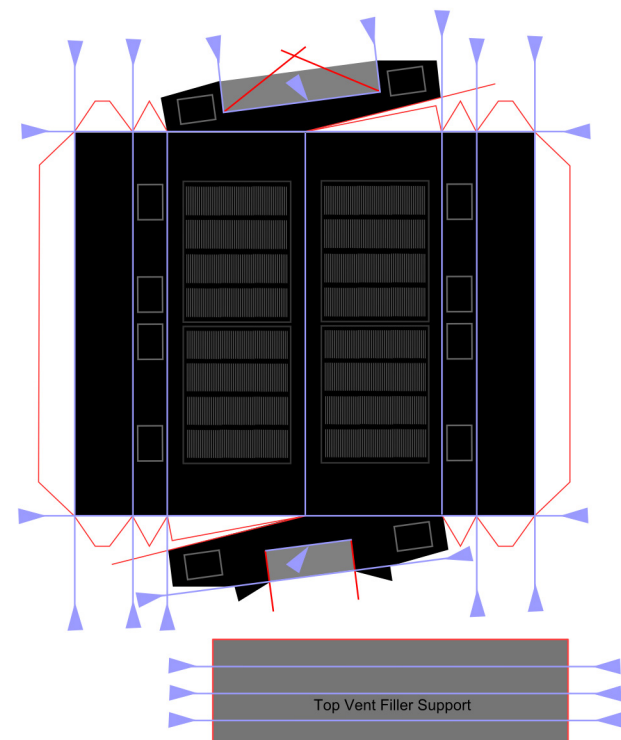

Cab Side-to-Side Support

Cut on RED lines
Score on BLUE lines

AC Series Road Switcher
© Copyright 2011 RXR Models RXRmodels.com

This material intended to be printed for personal use only.
Sale or redistribution in any unassembled form prohibited
except where authorized by written consent.

Assembly Instructions Available at
www.RXRModels.com

Assembly Instructions Available at
www.RXRModels.com

Score on
 BLUE lines
 Cut on
 RED lines

Assembly Instructions Available at
www.RXRModels.com