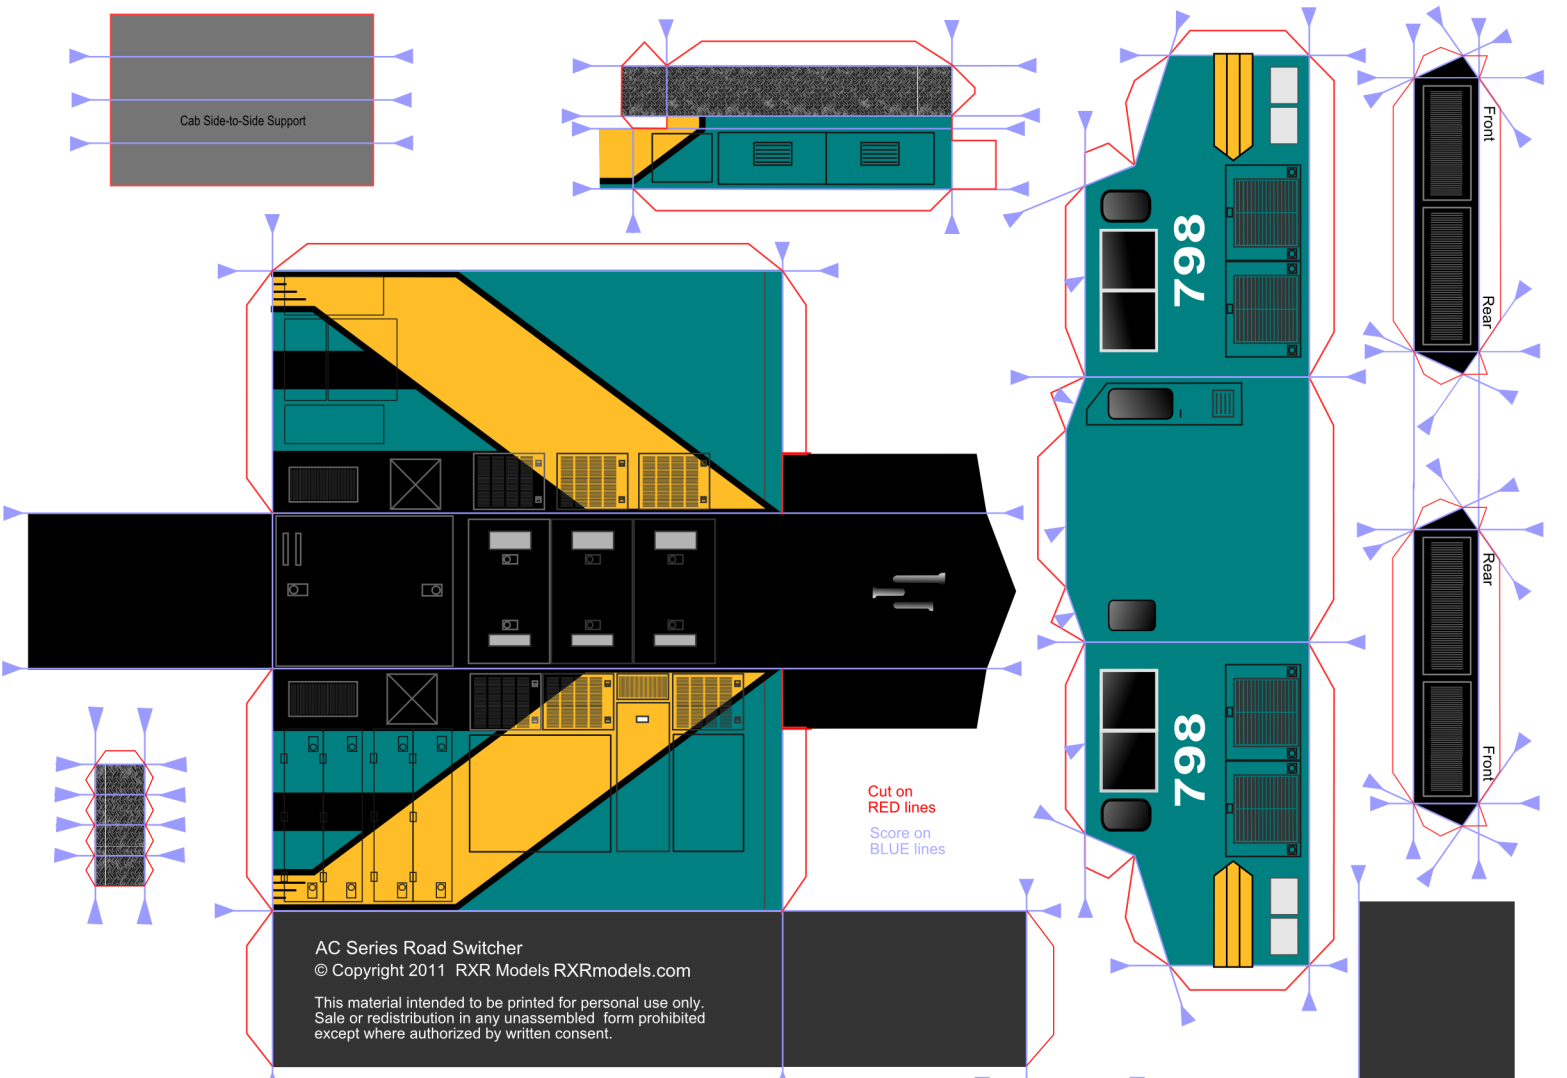

Cab Side-to-Side Support

Cut on RED lines
Score on BLUE lines

AC Series Road Switcher
© Copyright 2011 RXR Models RXRmodels.com

This material intended to be printed for personal use only.
Sale or redistribution in any unassembled form prohibited
except where authorized by written consent.

Assembly Instructions Available at
www.RXRModels.com

Assembly Instructions Available at
www.RXRModels.com

Score on
 BLUE lines
 Cut on
 RED lines

Assembly Instructions Available at
www.RXRModels.com