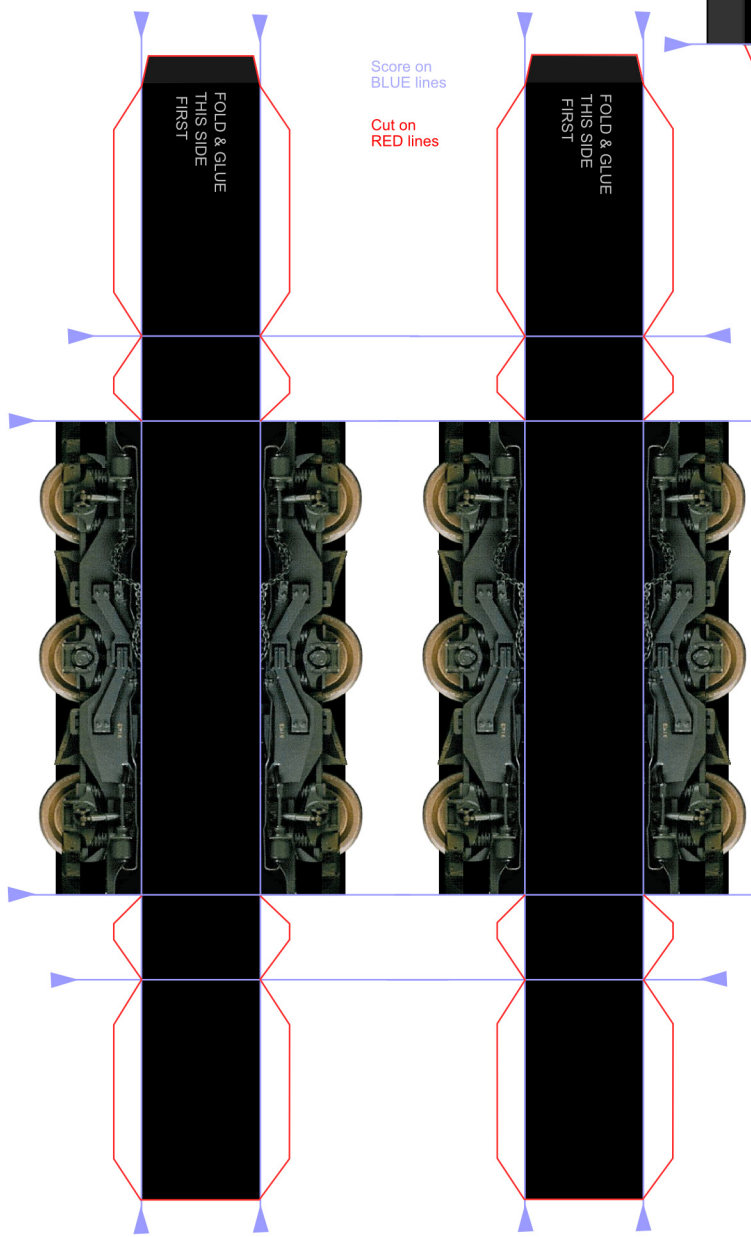

Cab Side-to-Side Support

Cut on RED lines
Score on BLUE lines

AC Series Road Switcher
© Copyright 2011 RXR Models RXRmodels.com

This material intended to be printed for personal use only.
Sale or redistribution in any unassembled form prohibited
except where authorized by written consent.

Assembly Instructions Available at
www.RXRModels.com

Assembly Instructions Available at
www.RXRModels.com

Score on
 BLUE lines
 Cut on
 RED lines

Assembly Instructions Available at
www.RXRModels.com