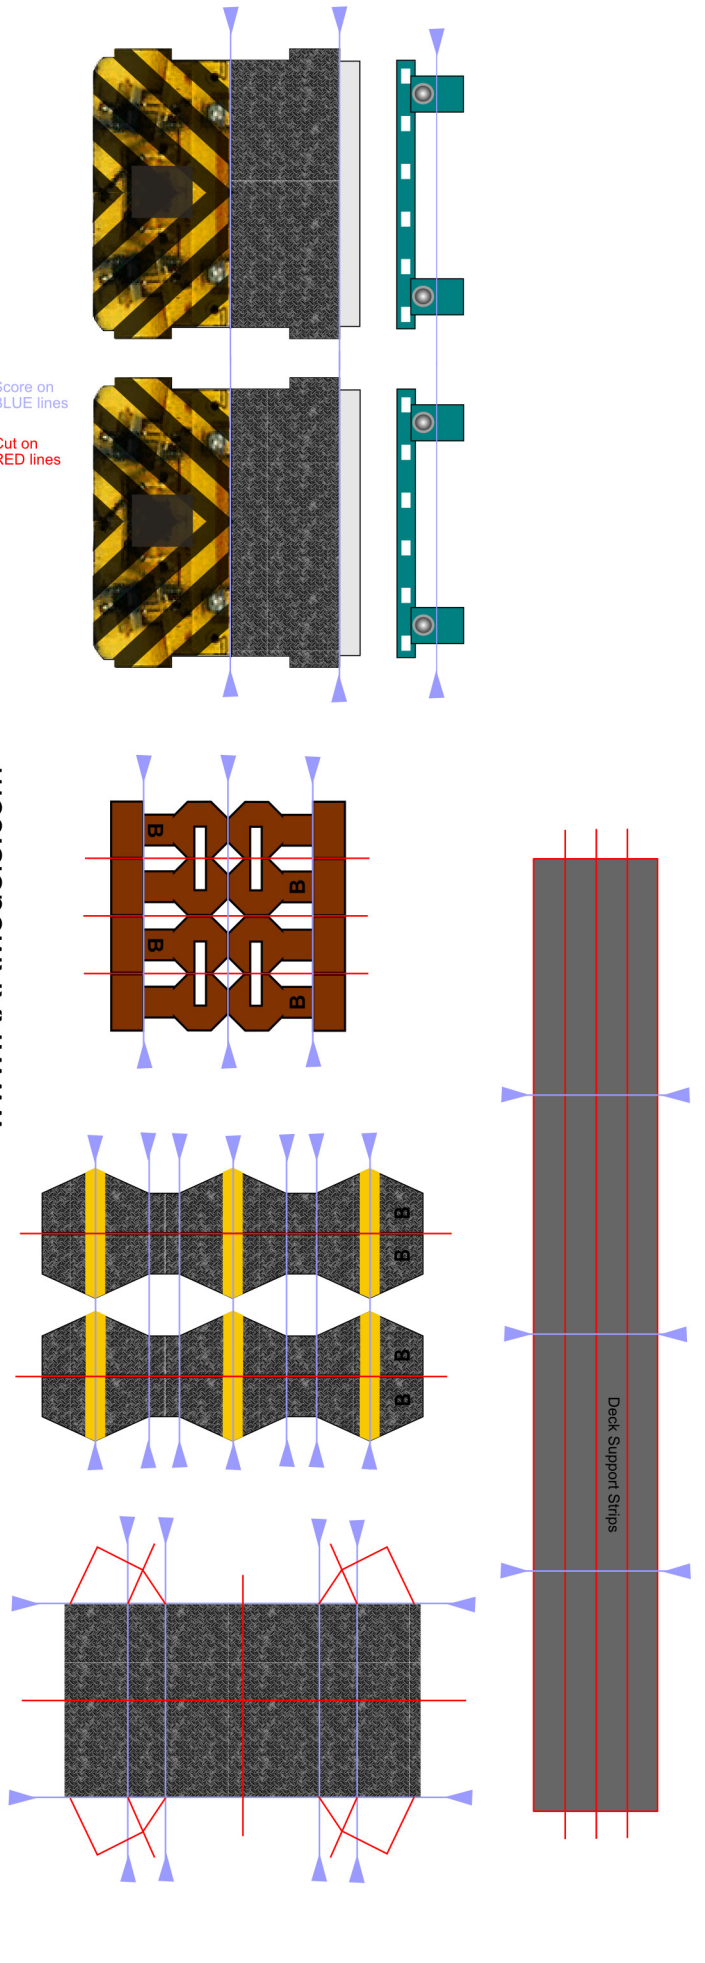

Cab Side-to-Side Support

Cut on RED lines
Score on BLUE lines

AC Series Road Switcher
© Copyright 2011 RXR Models RXRmodels.com

This material intended to be printed for personal use only.
Sale or redistribution in any unassembled form prohibited
except where authorized by written consent.

Assembly Instructions Available at
www.RXRModels.com

Assembly Instructions Available at
www.RXRModels.com

Score on
 BLUE lines
 Cut on
 RED lines

Assembly Instructions Available at
www.RXRModels.com