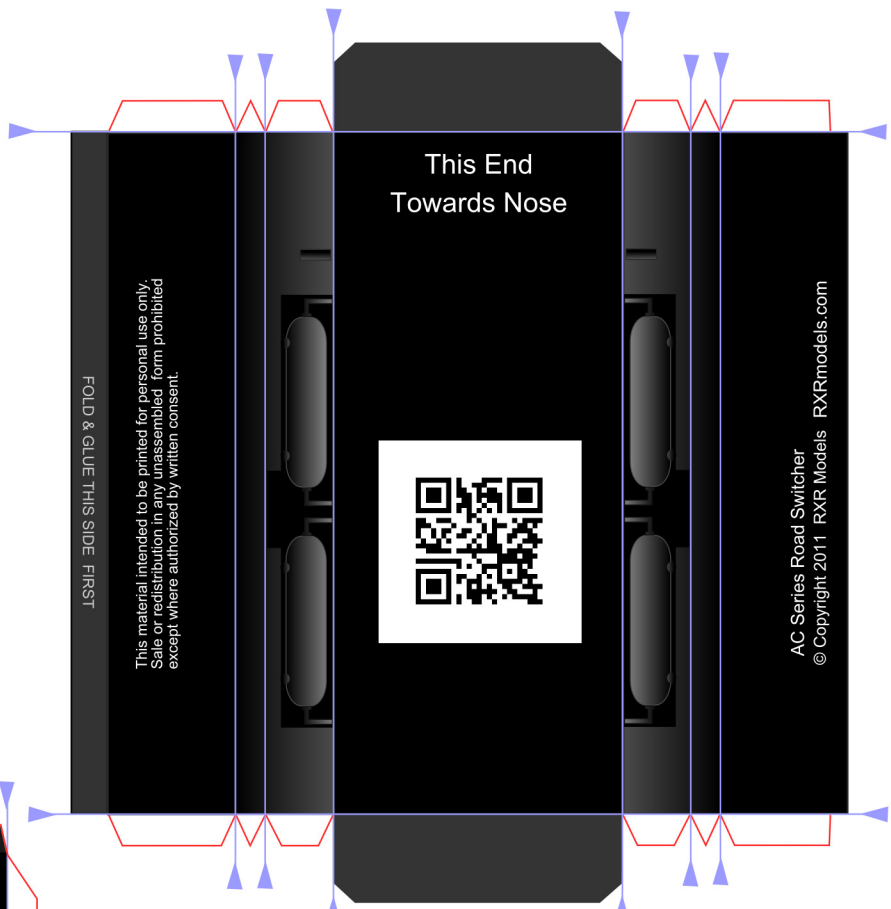

Cab Side-to-Side Support

Cut on RED lines
Score on BLUE lines

AC Series Road Switcher
© Copyright 2011 RXR Models RXRmodels.com

This material intended to be printed for personal use only.
Sale or redistribution in any unassembled form prohibited
except where authorized by written consent.

Assembly Instructions Available at
www.RXRModels.com

Assembly Instructions Available at
www.RXRModels.com

Score on
 BLUE lines
 Cut on
 RED lines

Assembly Instructions Available at
www.RXRModels.com