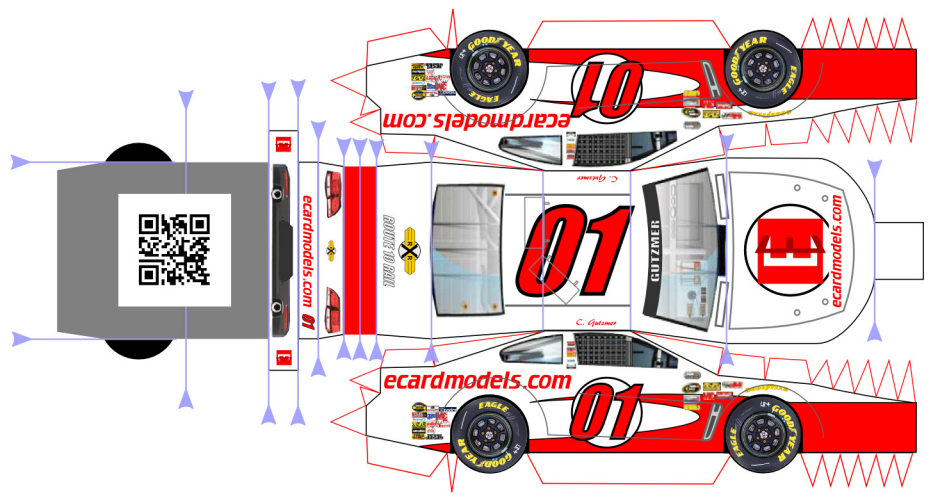

Glue Here

This material intended to be printed for personal use only. Sale or redistribution in any un assembled form prohibited except where authorized by written consent.

RXR Racer 10-RXR Teal/Black
© Copyright 2013 RXR Models
RXRmodels.com

Cut on RED lines

Score on BLUE lines

Glue Here

This material intended to be printed for personal use only. Sale or redistribution in any un assembled form prohibited except where authorized by written consent.

RXR Racer 10-RXR Blue/Orange
© Copyright 2013 RXR Models
RXRmodels.com

Assembly Instructions Available at
www.RXRModels.com

Glue Here

This material intended to be printed for personal use only. Sale or redistribution in any un assembled form prohibited except where authorized by written consent.

RXR Racer 10-ECM Red/White
© Copyright 2013 RXR Models
RXRmodels.com