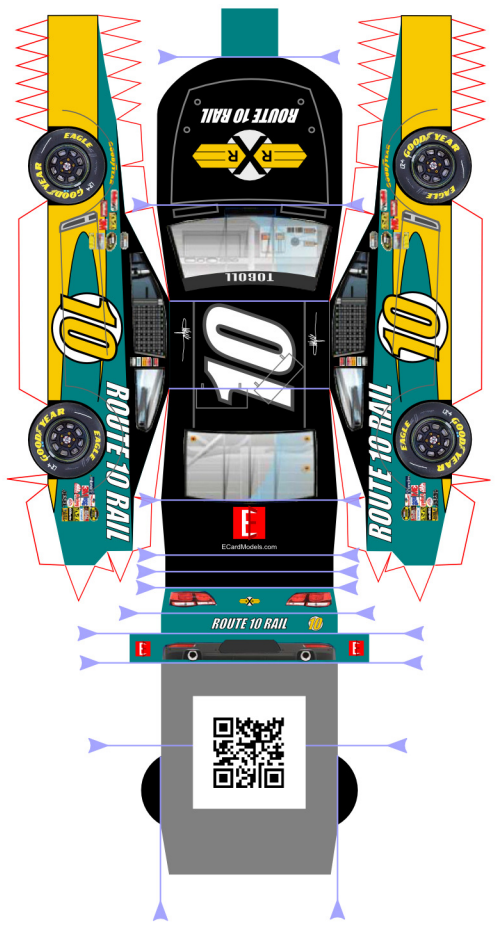

Glue Here

This material intended to be printed for personal use only. Sale or redistribution in any un assembled form prohibited except where authorized by written consent.

RXR Racer 10-RXR Teal/Black
© Copyright 2013 RXR Models
RXRmodels.com

Cut on RED lines

Score on BLUE lines

Glue Here

This material intended to be printed for personal use only. Sale or redistribution in any un assembled form prohibited except where authorized by written consent.

RXR Racer 10-RXR Blue/Orange
© Copyright 2013 RXR Models
RXRmodels.com

Assembly Instructions Available at
www.RXRModels.com

Glue Here

This material intended to be printed for personal use only. Sale or redistribution in any un assembled form prohibited except where authorized by written consent.

RXR Racer 10-ECM Red/White
© Copyright 2013 RXR Models
RXRmodels.com