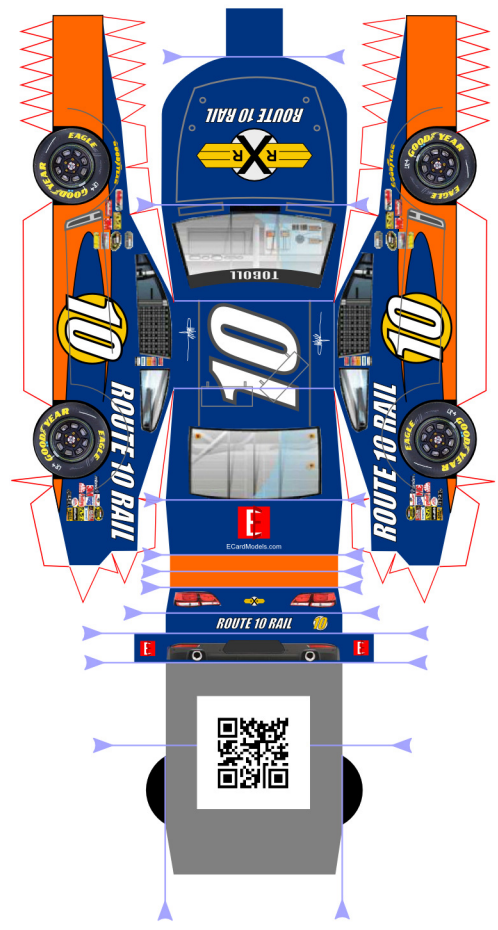

Glue Here

This material intended to be printed for personal use only. Sale or redistribution in any un assembled form prohibited except where authorized by written consent.

RXR Racer 10-RXR Teal/Black
© Copyright 2013 RXR Models
RXRmodels.com

Cut on RED lines

Score on BLUE lines

Glue Here

This material intended to be printed for personal use only. Sale or redistribution in any un assembled form prohibited except where authorized by written consent.

RXR Racer 10-RXR Blue/Orange
© Copyright 2013 RXR Models
RXRmodels.com

Assembly Instructions Available at
www.RXRModels.com

Glue Here

This material intended to be printed for personal use only. Sale or redistribution in any un assembled form prohibited except where authorized by written consent.

RXR Racer 10-ECM Red/White
© Copyright 2013 RXR Models
RXRmodels.com