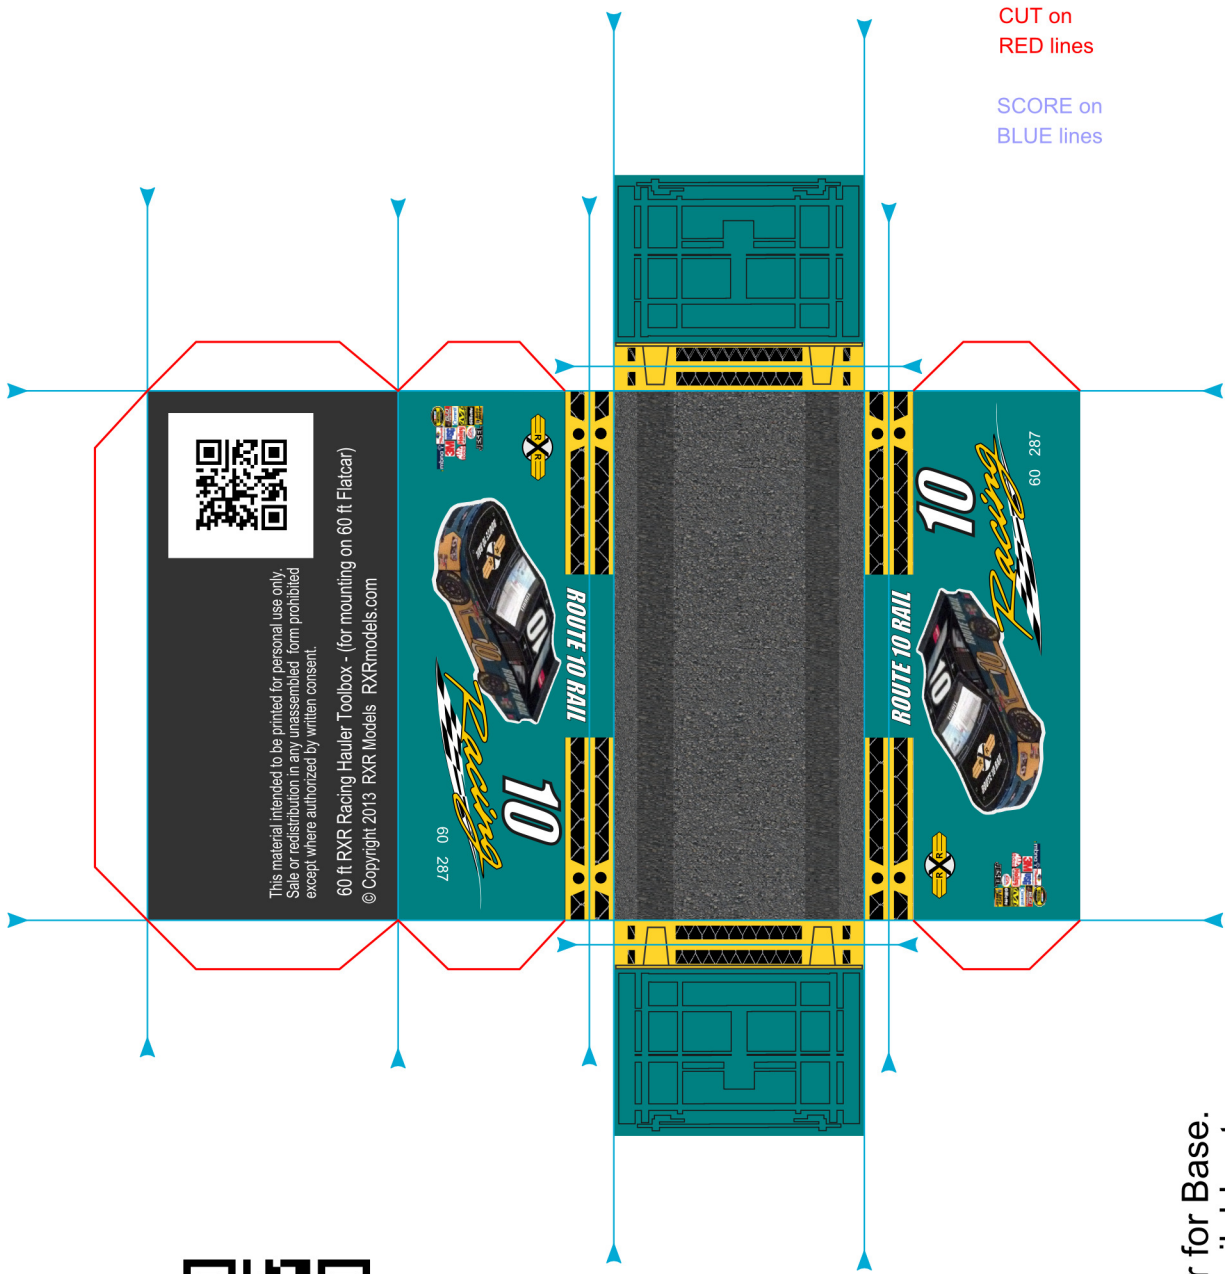

CUT on RED lines

SCORE on BLUE lines

Requires RXR 60ft Flatcar for Base.
Assembly Instructions Available at
www.RXRModels.com

Glue Here

This material intended to be printed for personal use only. Sale or redistribution in any un assembled form prohibited except where authorized by written consent.

RXR Racer 10-RXR Teal/Black
© Copyright 2013 RXR Models
RXRmodels.com

Cut on RED lines

Score on BLUE lines

Glue Here

This material intended to be printed for personal use only. Sale or redistribution in any un assembled form prohibited except where authorized by written consent.

RXR Racer 10-RXR Blue/Orange
© Copyright 2013 RXR Models
RXRmodels.com

Assembly Instructions Available at
www.RXRModels.com

Glue Here

This material intended to be printed for personal use only. Sale or redistribution in any un assembled form prohibited except where authorized by written consent.

RXR Racer 10-ECM Red/White
© Copyright 2013 RXR Models
RXRmodels.com

CUT on
RED lines

SCORE on
BLUE lines

 This material intended to be printed for personal use only.
 Sale or redistribution in any unassembled form prohibited
 except where authorized by written consent.
 60 ft RXR Racing Hauler Toolbox - (for mounting on 60 ft Flatcar)
 © Copyright 2013 RXR Models RXRmodels.com