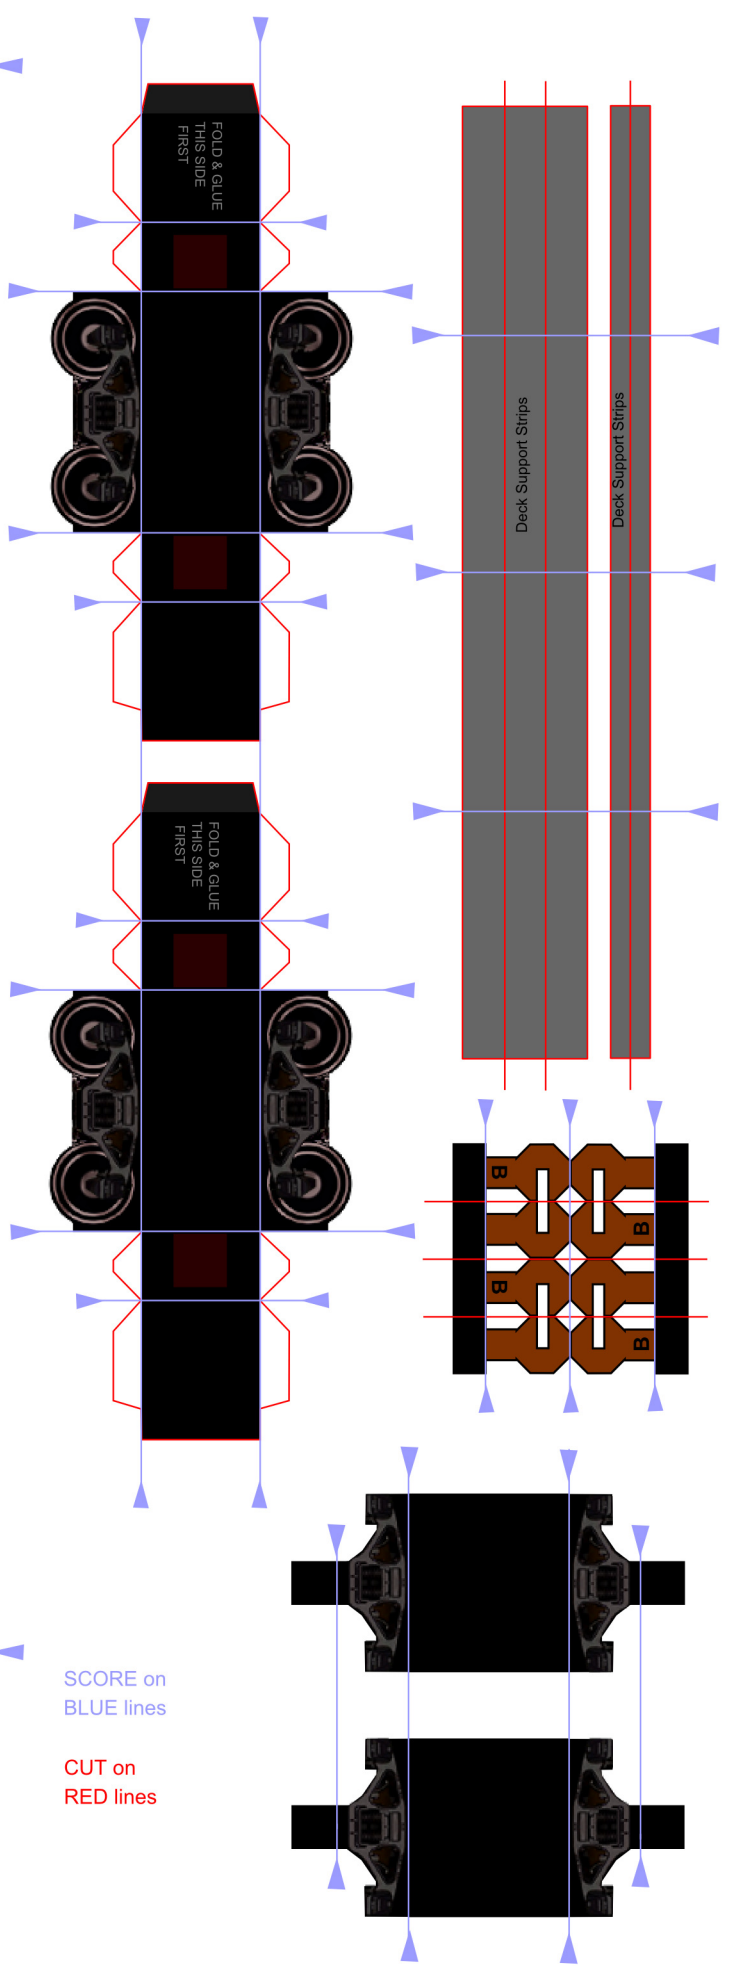

This material intended to be printed for personal use only.
 Sale or redistribution in any un assembled form prohibited
 except where authorized by written consent.
 60ft Flatcar
 © Copyright 2011 RXR Models RXRmodels.com

Fold This Side First

Assembly Instructions Available at
www.RXRModels.com

SCORE on
 BLUE lines

CUT on
 RED lines