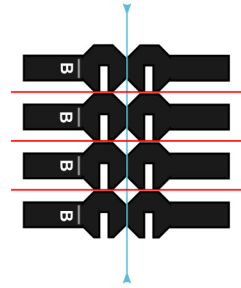

4-8-8-4 Steam Engine (N Scale) © Copyright 2013 R XR Models /RXRmodels.com

This material intended to be printed for personal use only.
 Wheel Unit Glues Here
 Sale or redistribution in any unassembled form prohibited except where authorized by written consent.

DO NOT GLUE FRONT
 BEYOND THIS LINE.....>

Cut on RED lines

Score on BLUE lines

Assembly Instructions Available at
www.RXRModels.com

Cut on RED lines

Score on BLUE lines

Assembly Instructions Available at
www.RXRModels.com