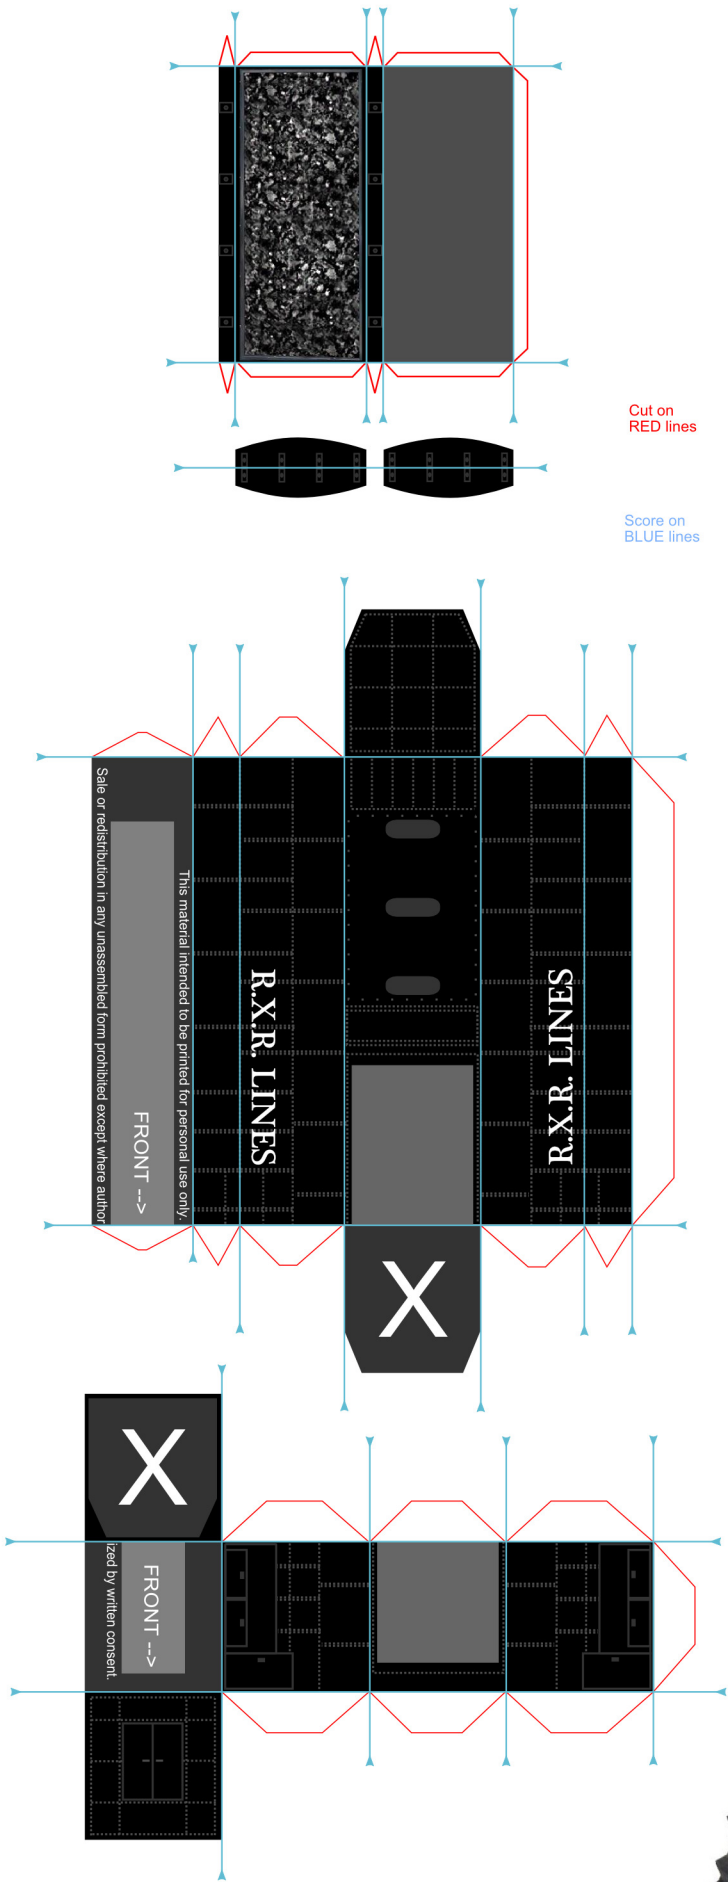

4-8-8-4 Steam Engine (N Scale) © Copyright 2013 R XR Models /RXRmodels.com

This material intended to be printed for personal use only.
 Wheel Unit Glues Here
 Sale or redistribution in any unassembled form prohibited except where authorized by written consent.

DO NOT GLUE FRONT
 BEYOND THIS LINE.....>

Cut on RED lines

Score on BLUE lines

Assembly Instructions Available at
www.RXRModels.com

Cut on RED lines

Score on BLUE lines

Assembly Instructions Available at
www.RXRModels.com