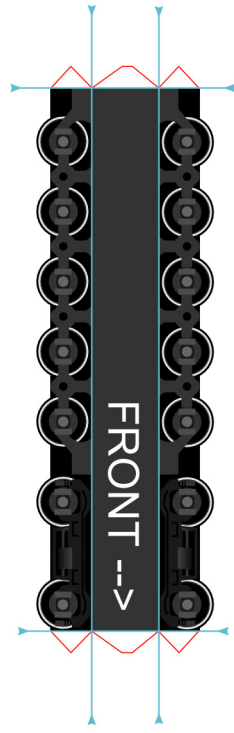

4-8-8-4 Steam Engine (N Scale) © Copyright 2013 R XR Models /RXRmodels.com

This material intended to be printed for personal use only.
 Wheel Unit Glues Here
 Sale or redistribution in any unassembled form prohibited except where authorized by written consent.

DO NOT GLUE FRONT
 BEYOND THIS LINE.....>

Cut on RED lines

Score on BLUE lines

Assembly Instructions Available at
www.RXRModels.com

Cut on RED lines

Score on BLUE lines

Assembly Instructions Available at
www.RXRModels.com