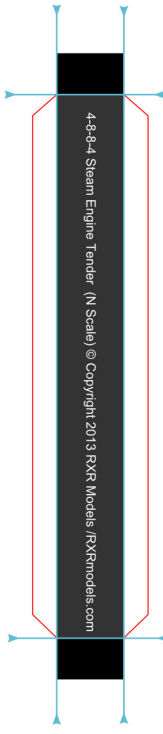

4-8-8-4 Steam Engine (N Scale) © Copyright 2013 R XR Models /RXRmodels.com

This material intended to be printed for personal use only.
 Wheel Unit Glues Here
 Sale or redistribution in any unassembled form prohibited except where authorized by written consent.

DO NOT GLUE FRONT
 BEYOND THIS LINE.....>

Cut on RED lines

Score on BLUE lines

Assembly Instructions Available at
www.RXRModels.com

Cut on RED lines

Score on BLUE lines

Assembly Instructions Available at
www.RXRModels.com