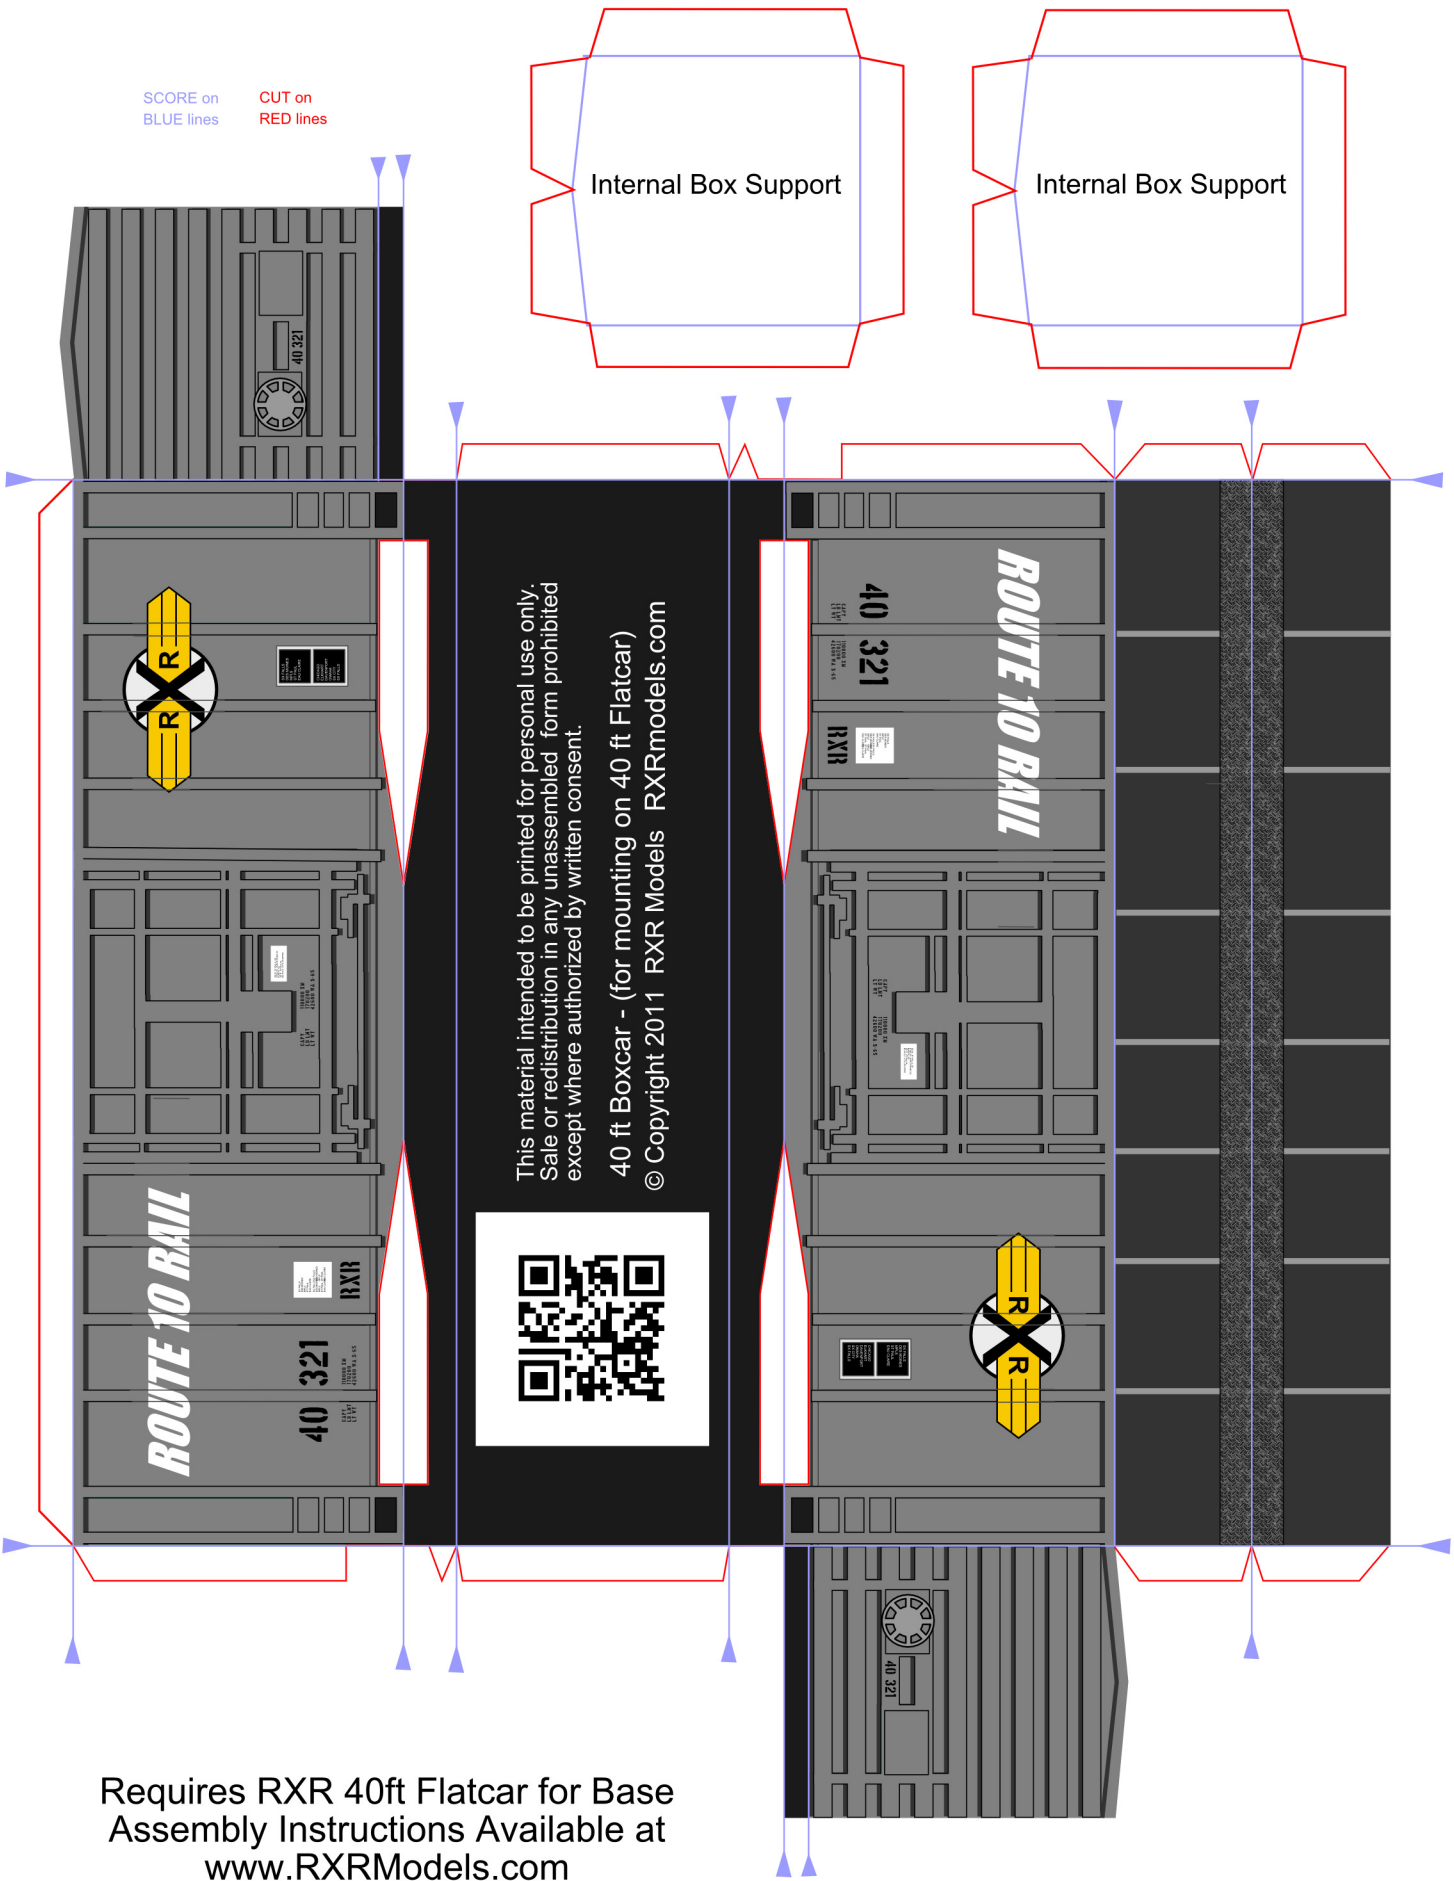

SCORE on
BLUE lines
CUT on
RED lines

Requires RXR 40ft Flatcar for Base
Assembly Instructions Available at
www.RXRModels.com