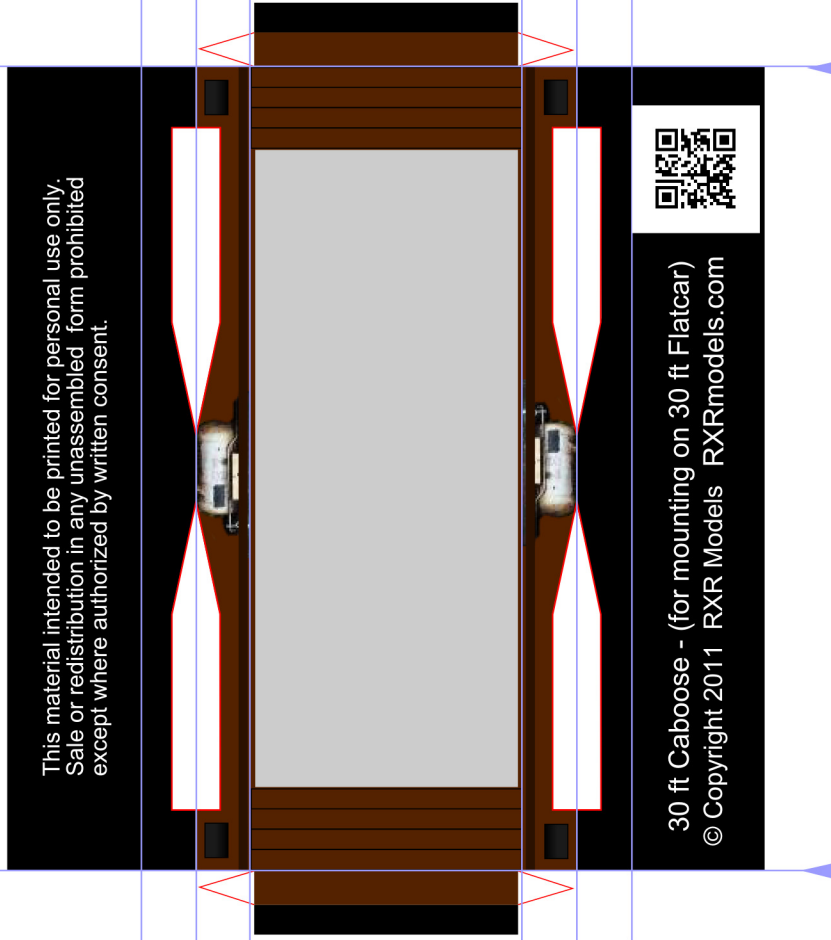

Requires RXR 30ft Flatcar for Base  
Assembly Instructions Available at  
[www.RXRModels.com](http://www.RXRModels.com)

SCORE on  
BLUE lines  
CUT on  
RED lines

This material intended to be printed for personal use only.  
Sale or redistribution in any un assembled form prohibited  
except where authorized by written consent.

30 ft Caboose - (for mounting on 30 ft Flatcar)  
© Copyright 2011 RXR Models RXRmodels.com